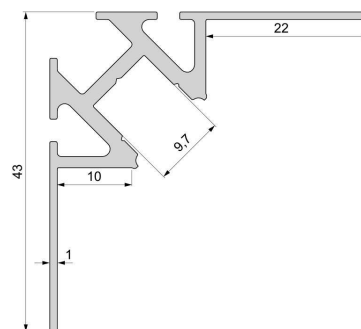

Artikel Nr.: 975341

Fliesen-Profil Ecke innen EV-01-08 passend für 8 - 9,3 mm LED Stripes

Charakteristik

Material	Aluminium
Farbe	Silber-matt
Optik	eloxiert

Abmessungen und Gewicht

Länge	2500 mm
Breite	43 mm
Höhe	43 mm
Durchmesser	
Gewicht	1240 g

Artikel Nr.: 975341

tiles-profile inner corner EV-01-08 suitable for 8 - 9,3 mm LED Stripes

Characteristics

Material	aluminum
Color	matt silver
Optic	anodized

Dimensions & Weight

Length	2500 mm
Width	43 mm
Height	43 mm
Diameter	
Product Weight	1240 g

Mounting

Mounting Options

- we recommend a flexible tile adhesive and joint grout
- working basis should be treated free from dust and to be treated with surface matching bonding primer for an optimal and long lasting result
- for mounting the profile we recommend tiles or porcelain stoneware
- for application of flexible tile adhesive use a 6 x 6mm or 8 x 8mm notched trowel